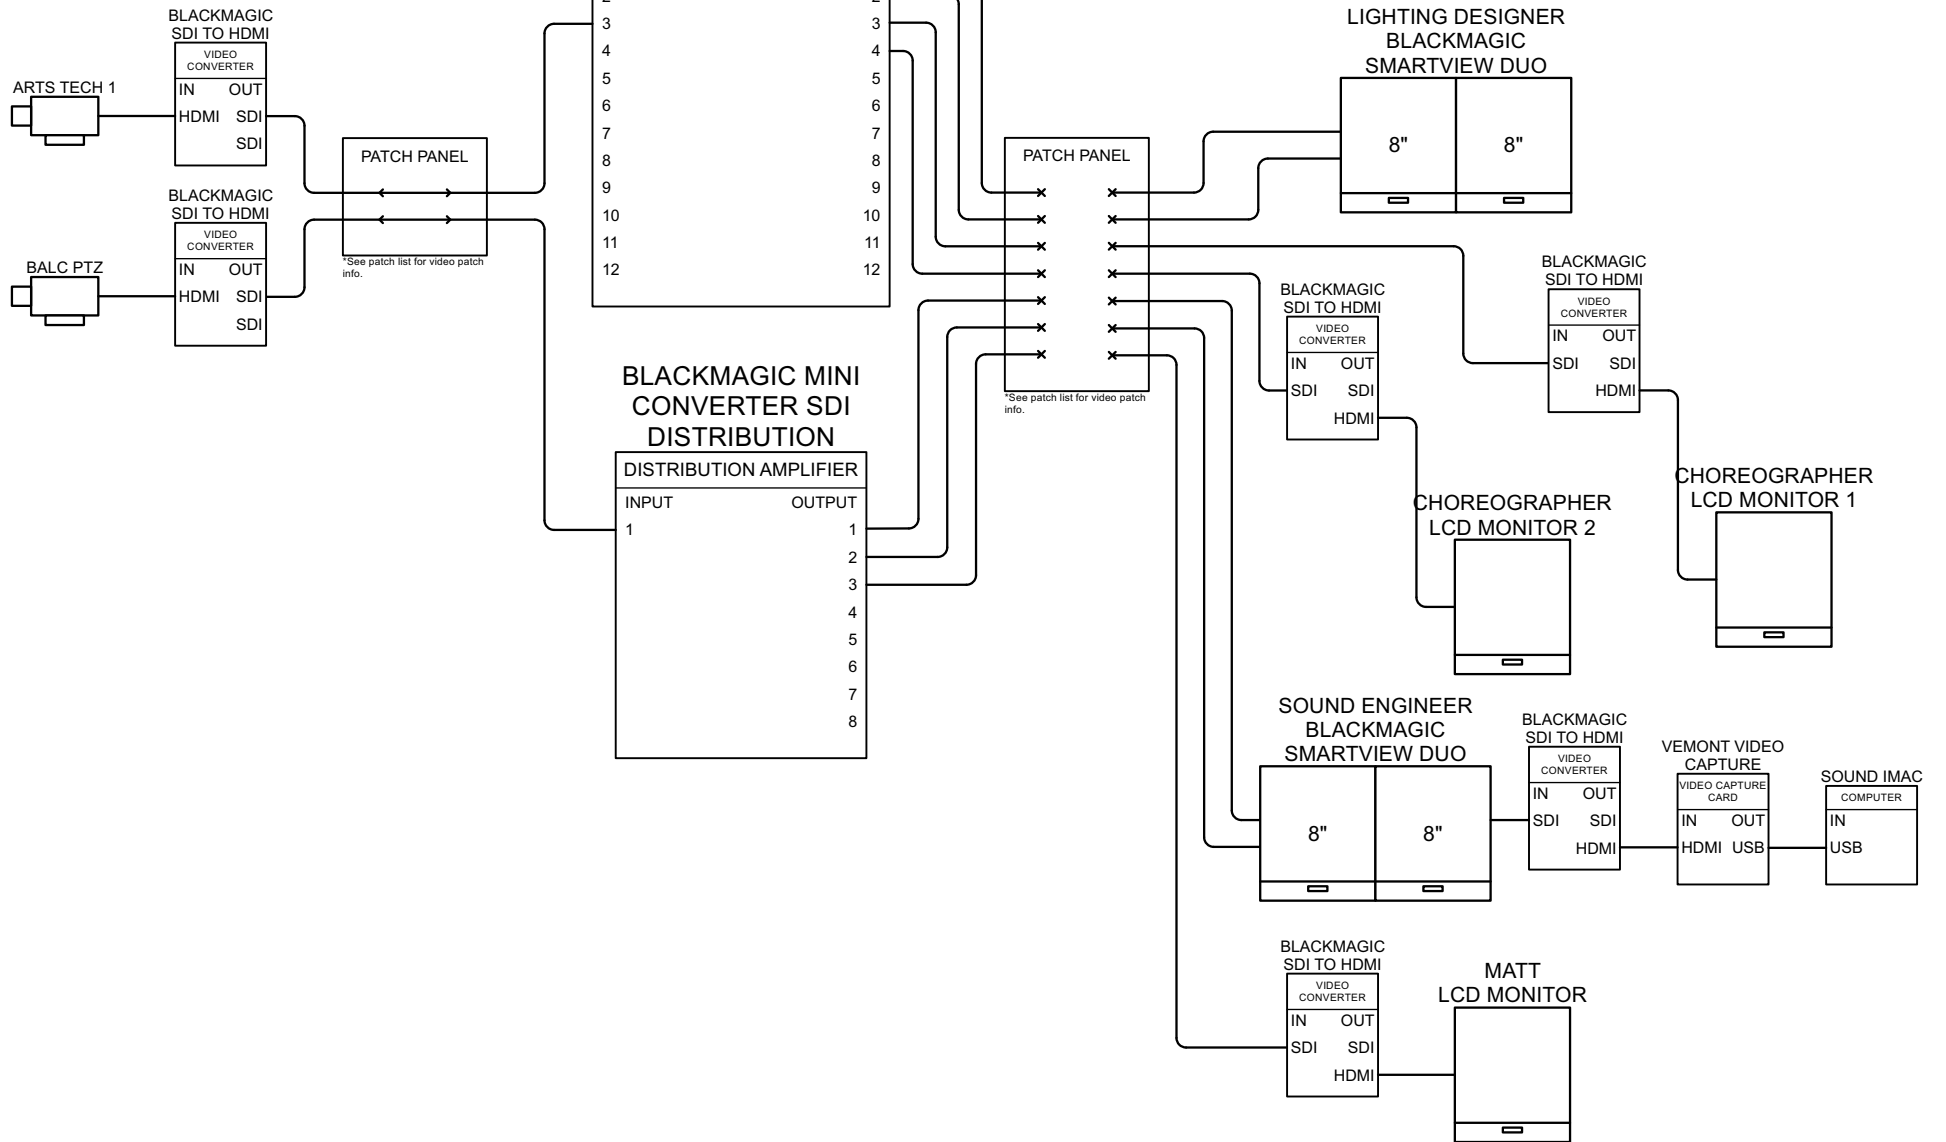

BLACKMAGIC SMART VIDEOHUB 12X12

ROUTING SWITCHER	
INPUT	OUTPUT
1	1
2	2
3	3
4	4
5	5
6	6
7	7
8	8
9	9
10	10
11	11
12	12

BLACKMAGIC MINI CONVERTER SDI DISTRIBUTION

DISTRIBUTION AMPLIFIER	
INPUT	OUTPUT
1	1
	2
	3
	4
	5
	6
	7
	8

VIDEO COM DIAGRAM

EQUINOX

MILLIKIN UNIVERSITY

DIRECTOR: ANGIE MILLER & ANNA CORVERA

DESIGNER: HAYAT DOMINGUEZ

ENGINEER: NICK DUNK

DATE: APRIL 1, 2021