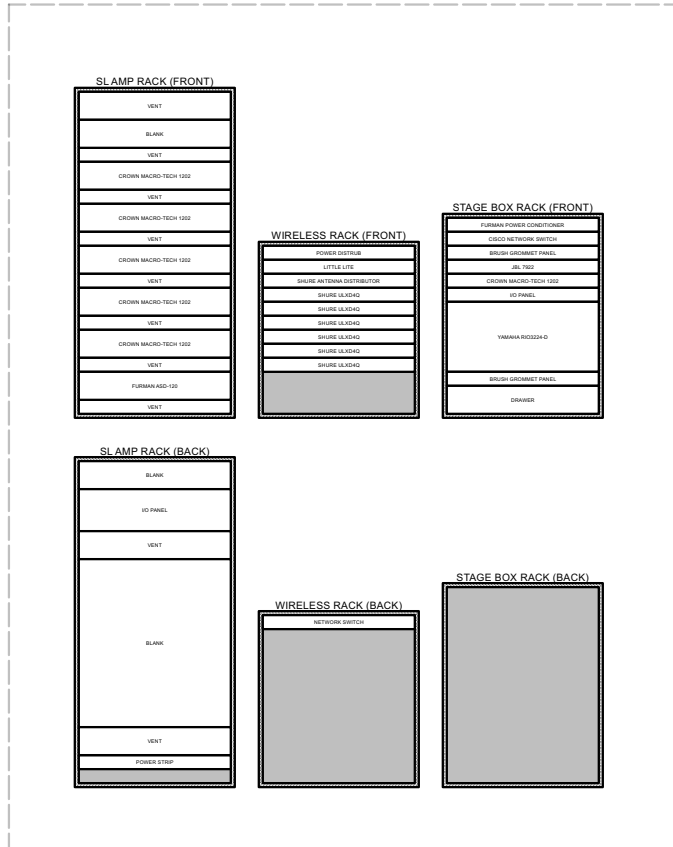

OFFSTAGE LEFT

FRONT OF HOUSE

RACK DRAWINGS

MILLIKIN UNIVERSITY

She Loves Me

DESIGNER: TERRY BIVINS

ENGINEER: NICK DUNK

SCALE: 1/2"=1'-0"