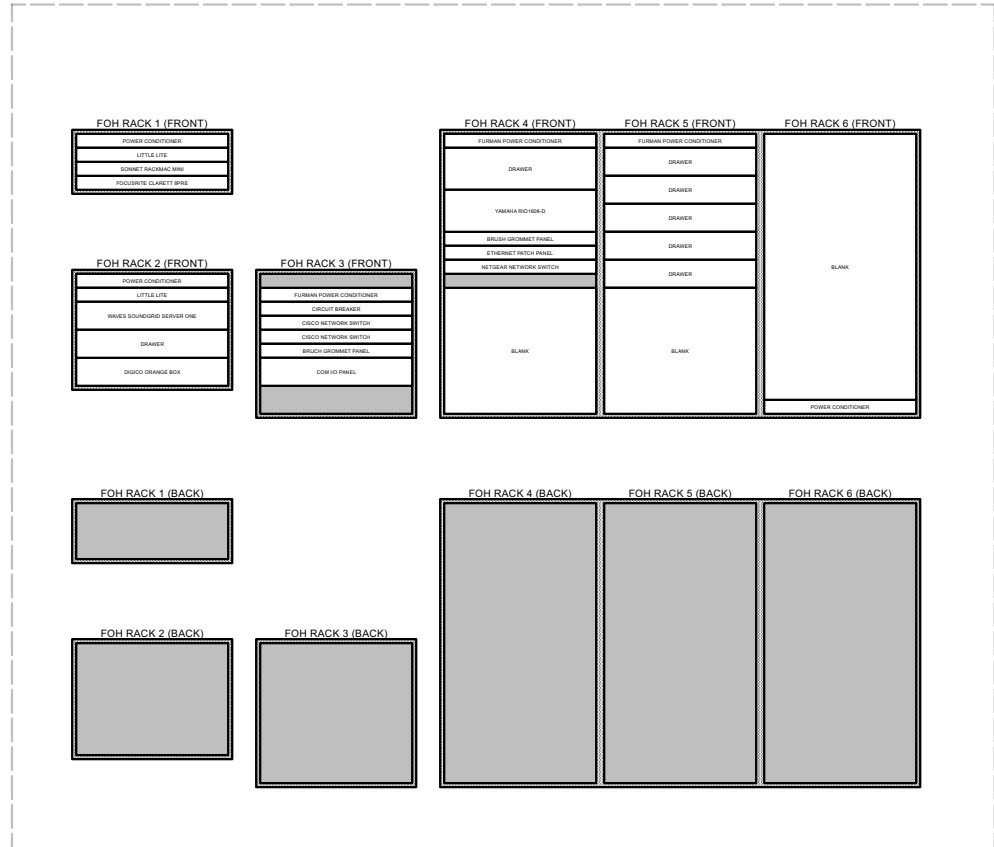

OFFSTAGE LEFT

FRONT OF HOUSE

RACK DRAWINGS

MILLIKIN UNIVERSITY

She Loves Me

DESIGNER: TERRY BIVINS

ENGINEER: NICK DUNK

SCALE: 1/2"=1'-0"